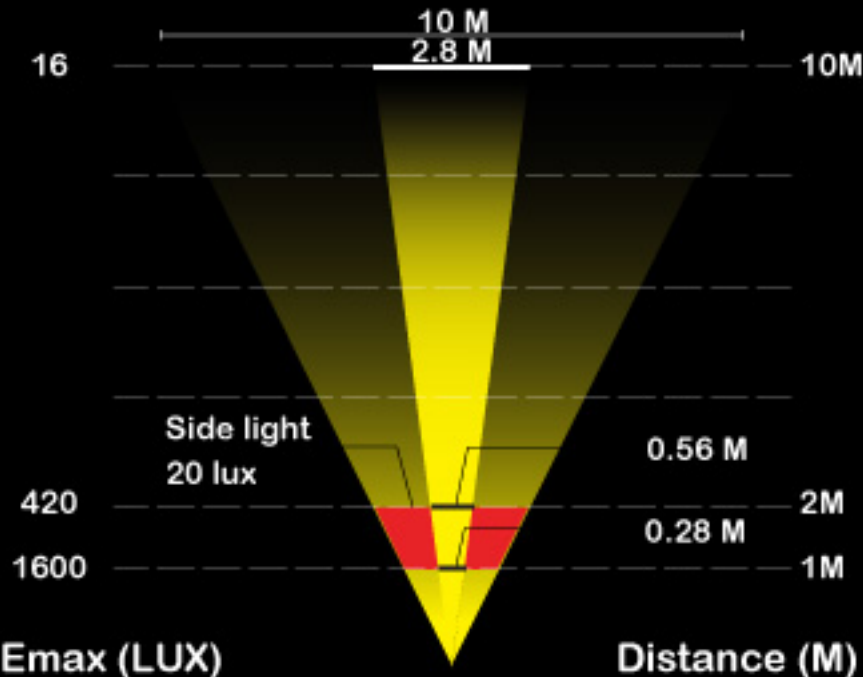

METEOR 100

Total Angle 53°

Spot angle 16°

100 LUMENS